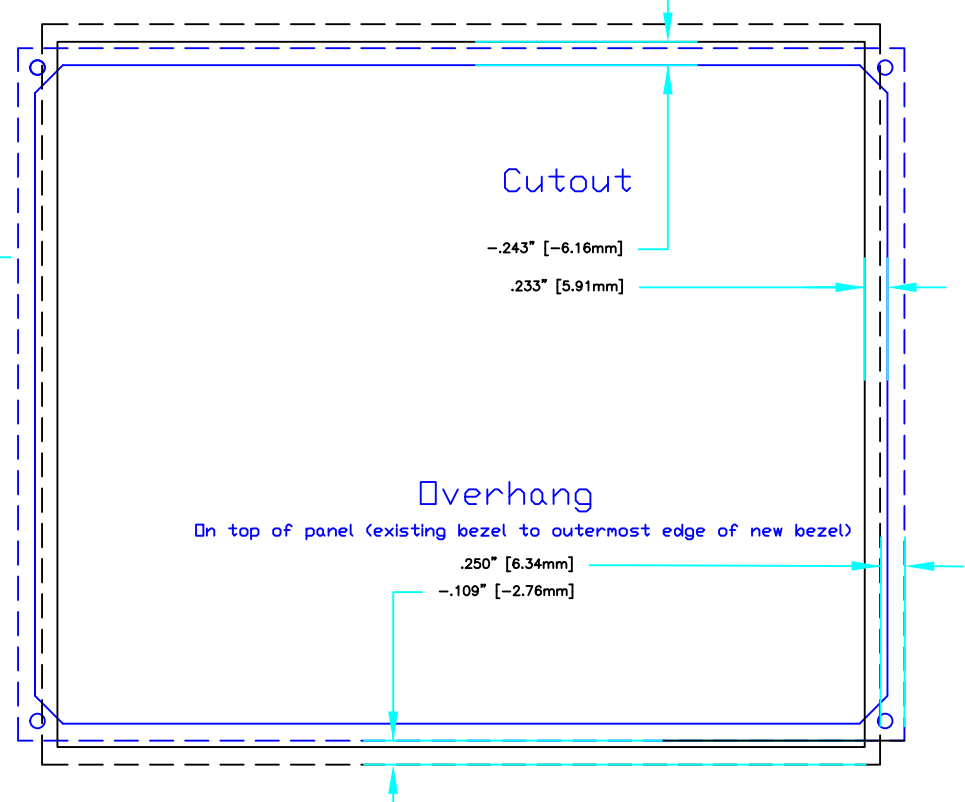

AF-5500 vs AF-4500 Panel

AF-5500 vs AF-4500 Tray

Cutout and overhang assume centered cutouts
 DIM*2 for overall difference

NOTES:		 PHONE: (503) 263-0037 FAX: (503) 263-1138 320 S Redwood St CANBY, OR 97013 www.Advanced-Flight-Systems.com			
DATE 3/31/2017	SCALE NONE				
DRN: SPM	APPR:				
This drawing is the property of Advanced Flight Systems Inc. and contains confidential information. It is not to be copied, reproduced or used without written approval.					
1	3/17	First Version	TITLE	NO.	REV.
REV	DATE	DESCRIPTION	AF-5500 VS AF-4500 SIZE	A 00000	1