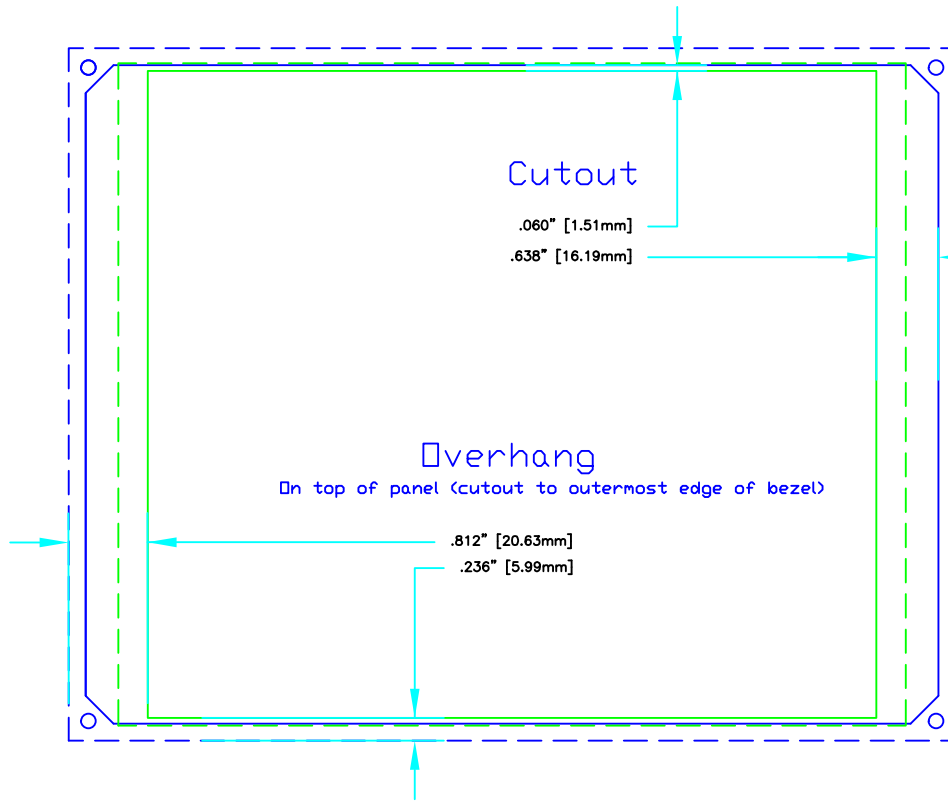

AF-5500 vs AF-4500 Panel

AF-5500 vs AF-4500 Tray

Cutout and overhang assume centered cutouts
 DIM*2 for overall difference

NOTES:		 PHONE: (503) 263-0037 FAX: (503) 263-1138 320 S Redwood St CANBY, OR 97013 www.Advanced-Flight-Systems.com			
DATE 3/31/2017	SCALE NONE				
DRN: SPM	APPR:				
This drawing is the property of Advanced Flight Systems Inc. and contains confidential information. It is not to be copied, reproduced or used without written approval.					
1	3/17	First Version	TITLE	NO.	REV.
REV	DATE	DESCRIPTION	AF-5500 VS AF-4500 SIZE	A 00000	1